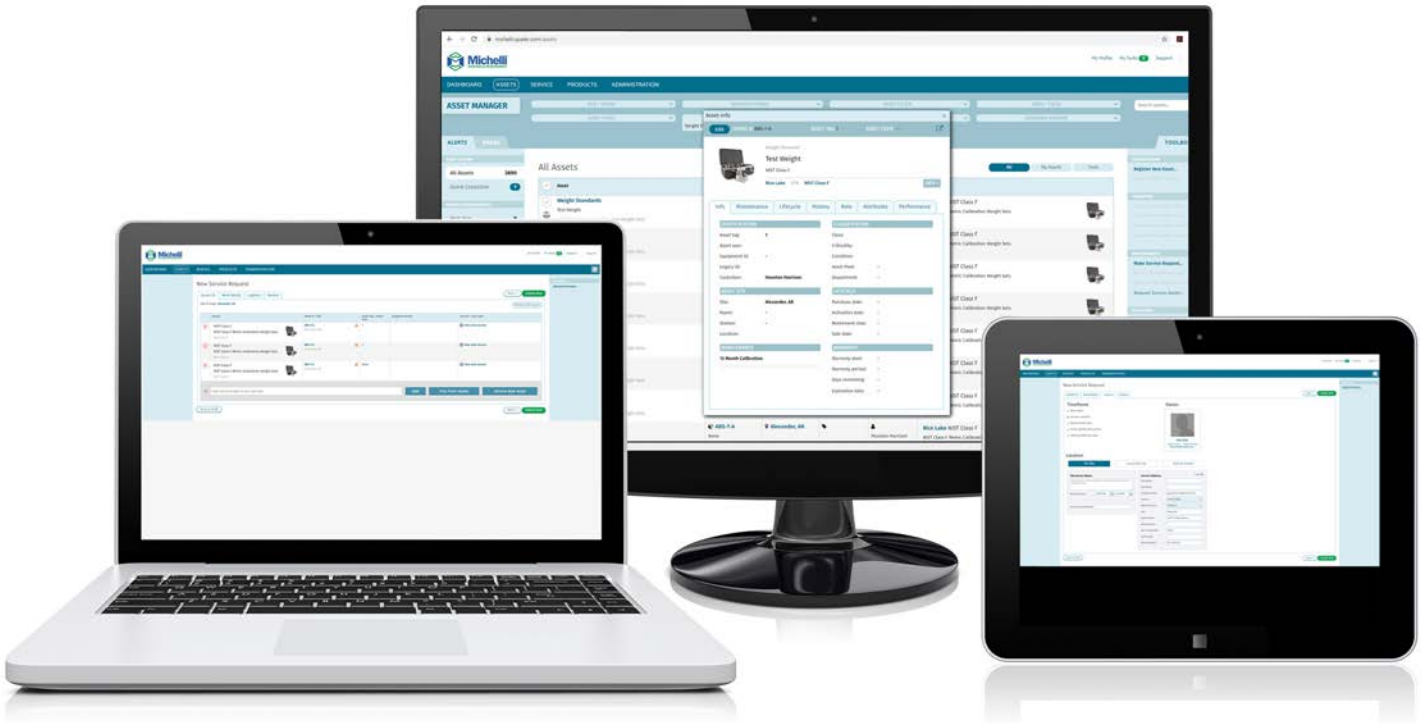

Keep your records in 1 place, easily accessible 24 hours a day, 365 days a year.

- Your entire asset inventory
- Past & upcoming calibration dates
- Calibration certificates
- Past maintenance records
- Upcoming preventative maintenance dates
- Completed service order reports

Request service with just a few clicks

1. Select the equipment to be serviced from your asset list
2. Choose a service date or request immediate service
3. Verify your nearest Michelli Weighing & Measurement location & submit your request.

Leave your service & calibration management to us so you can focus on operations

Contact your local Michelli office today to learn more

Harahan, LA (504) 733-9822	Baton Rouge, LA (225) 927-0682	Bossier City, LA (318) 747-9730	Lafayette, LA (337) 484-1304	Monroe, LA (318) 343-3422	Sulphur, LA (337) 882-5115
Olive Branch, MS (662) 890-9073	Jackson, MS (601) 936-6900	Greenwood, MS (601) 936-6900	New Albany, MS (601) 936-6900	Columbia, MS (601) 731-2544	Mobile, AL (251) 661-3656
Birmingham, AL (205) 621-3151	Texarkana, AR (870) 774-1521	Little Rock, AR (501) 455-4301	Springdale, AR (479) 750-4942	Nashville, TN (615) 878-2219	Houston, TX (281) 437-2005
Stockton, CA (209) 464-9469	Fresno, CA (800) 903-8823	San Jose, CA (800) 903-8823	Bakersfield, CA (800) 903-8823	Chula Vista, CA (619) 240-3613	Santa Fe Springs, CA (562) 903-1669
Phoenix, AZ (800) 903-8823	Reno, NV (800) 903-8823	Las Vegas, NV (800) 903-8823	Seattle, WA (971) 250-1277	Portland, OR (971) 250-1277